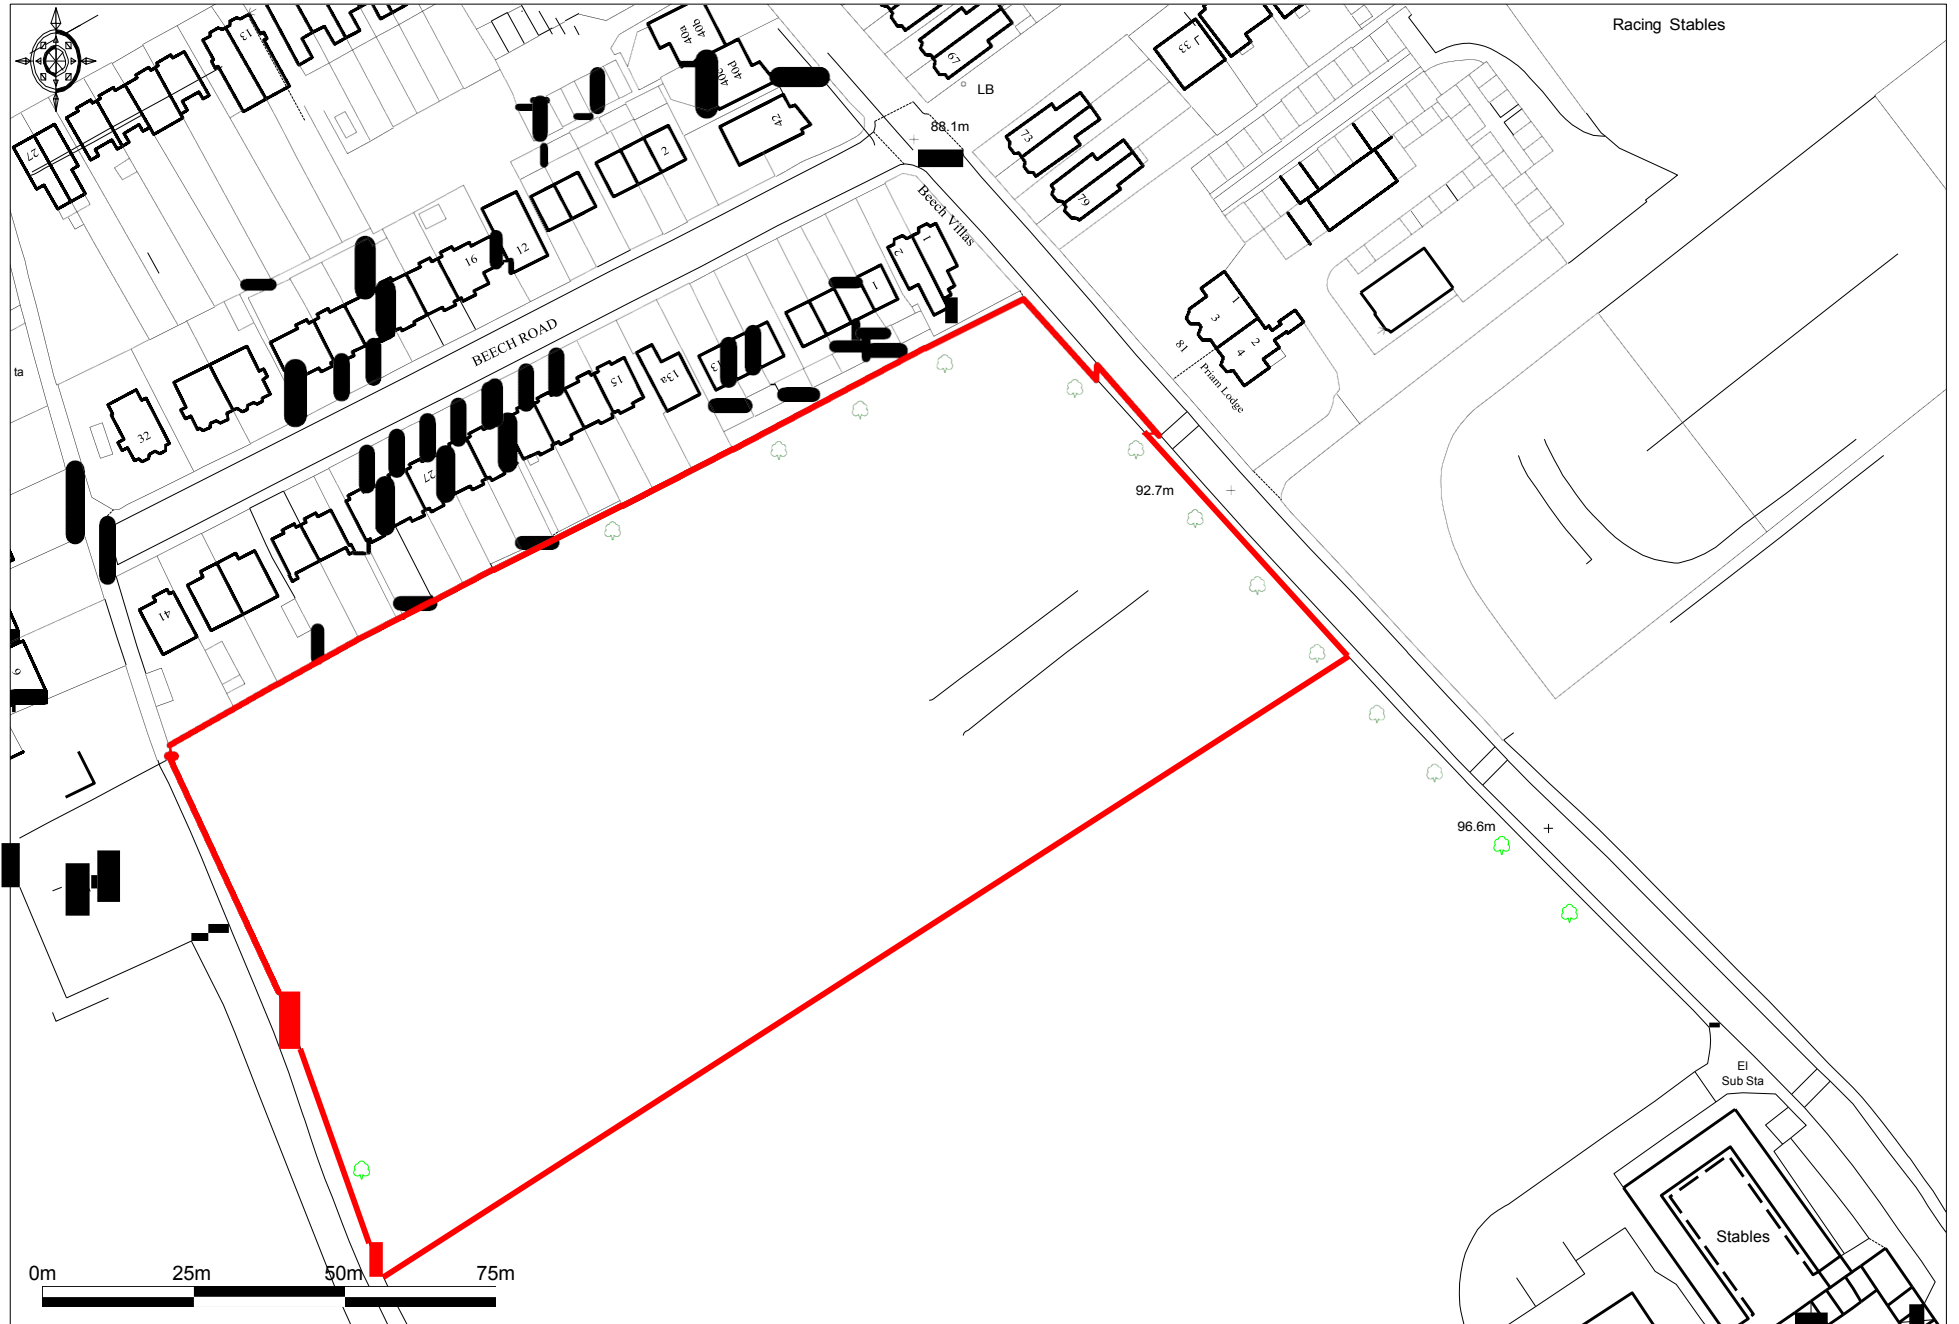

LAND AT BURGH HEATH ROAD, EPSOM, KT17 4LU

LOCATION PLAN